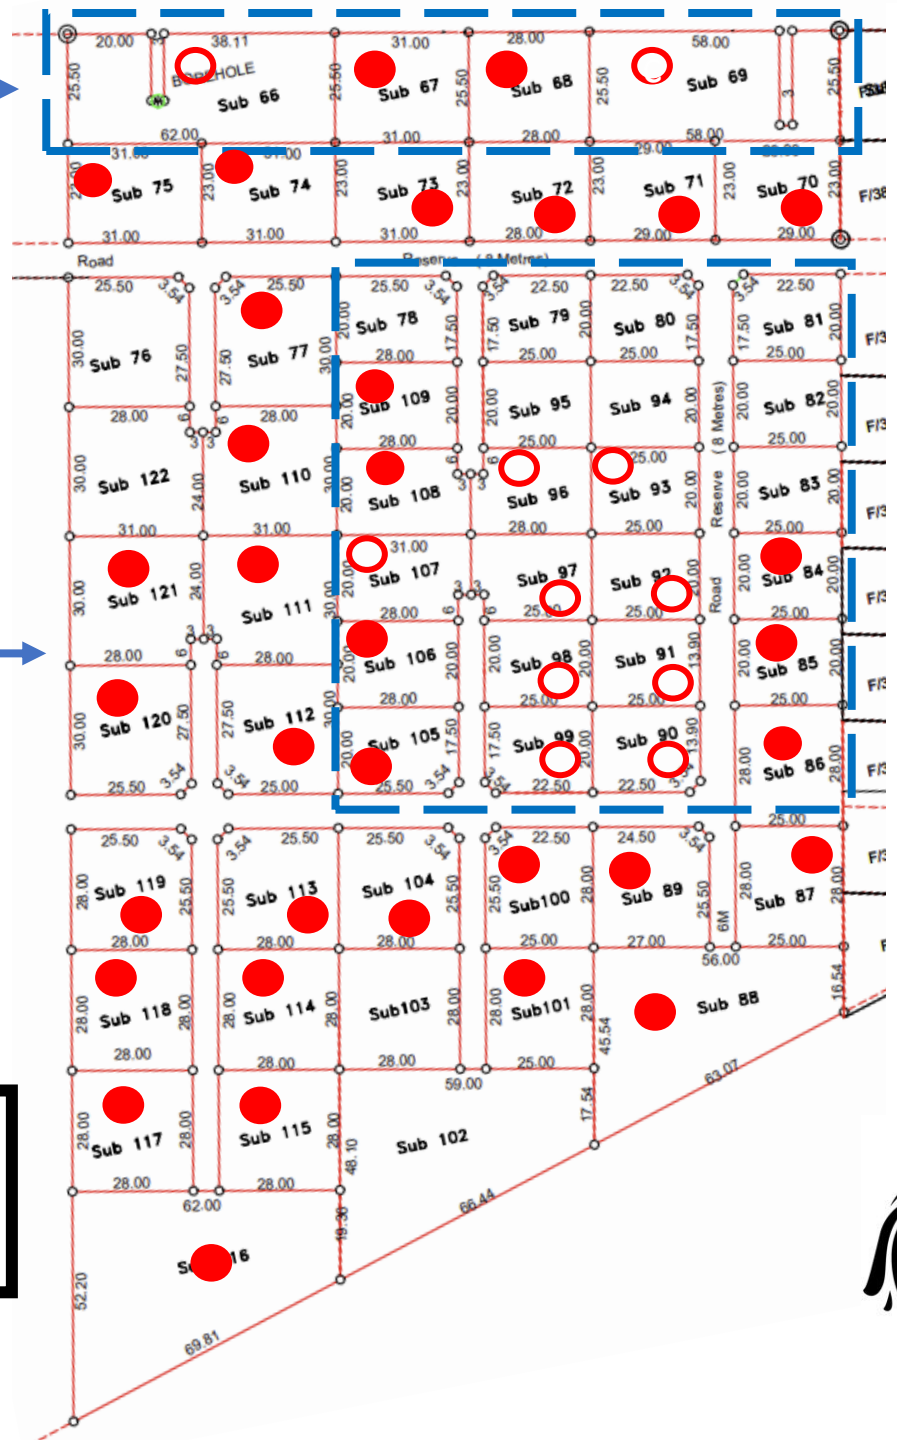

Plots 66-69 are sold as **Serviced Plots** with direct access to Palabana Road where we **allow flats** to be built.

Plots 70-77, 87-89, 100-104, and 110-122 are sold as **Serviced Plots**.

Site plan - Phase 2

Plots 78-86, 90-99, and 105-109 are only sold together with our **Standard Houses**.

- Dot indicates SOLD PLOTS
- Circle indicates RESERVED PLOTS